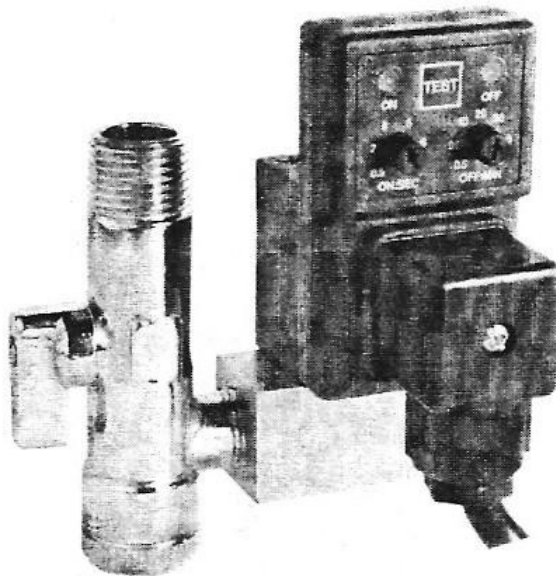

Central Ontario's #1 Choice for Air Compressor Sales & Service

CentrAIR

AIR Systems & Supplies

68 Hooper Rd., Unit #5, Barrie, ON L4N 8Z9 P:(705) 722-5747 F:(705) 722-5458 sales@centrair.ca www.centrair.ca

Electronic Auto-Drain EAD-150

Automatic draining of filters, air dryers, compressors and other vessels

CSA approved

NEMA 4

110/60/1

Adjustable timing from 1 minute to 45 minutes with 1 to 15 seconds opening

Manual override

6' power cord

Maximum pressure 220 psi

Maximum temperature 120° F

Strainer will keep drain free of debris and pipe scale

Electric Drain - complete with Strainer Ball Valve

Electric Drain - 3/16" orifice